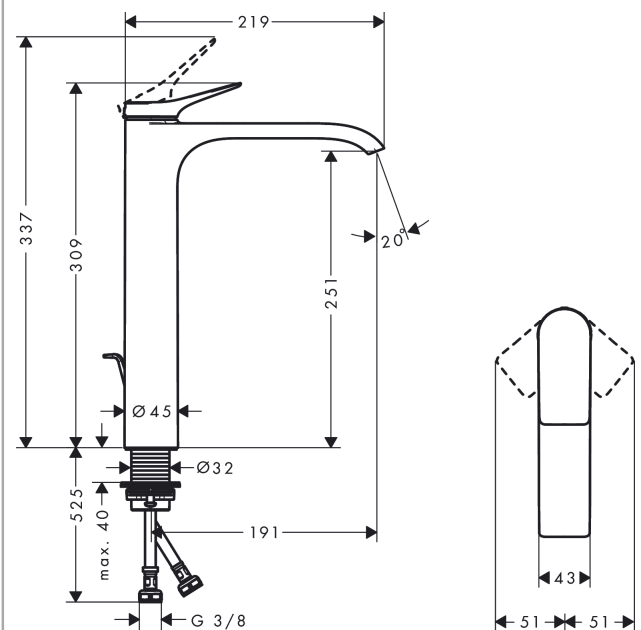

#### product features

- consists of: single lever basin mixer, waste set
- ComfortZone 250
- projection 191 mm
- spray type: WaterfallStream
- maximum flow rate at 3 bar: 5 l/min
- ceramic cartridge
- temperature limitation adjustable
- suitable for continuous flow water heaters
- pop-up waste set G 1¼
- material waste set: metal
- connection type: G ¾ connections
- connection dimension: DN15

### Product image

### Scale drawing