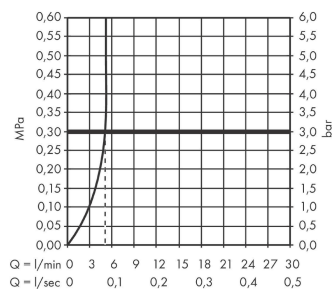

Vivenis

Single lever basin mixer 250 for washbowls with pop-up waste set

Surfaces: **Chrome** Article Number: **75040000**

Description

product features

- consists of: single lever basin mixer, waste set
- ComfortZone 250
- projection 191 mm
- spray type: WaterfallStream
- maximum flow rate at 3 bar: 5 l/min
- ceramic cartridge
- temperature limitation adjustable
- suitable for continuous flow water heaters
- pop-up waste set G 1¼
- material waste set: metal
- connection type: G ¾ connections
- connection dimension: DN15

Technology

Design awards

reddot winner 2021

Product image

Scale drawing

Flowchart