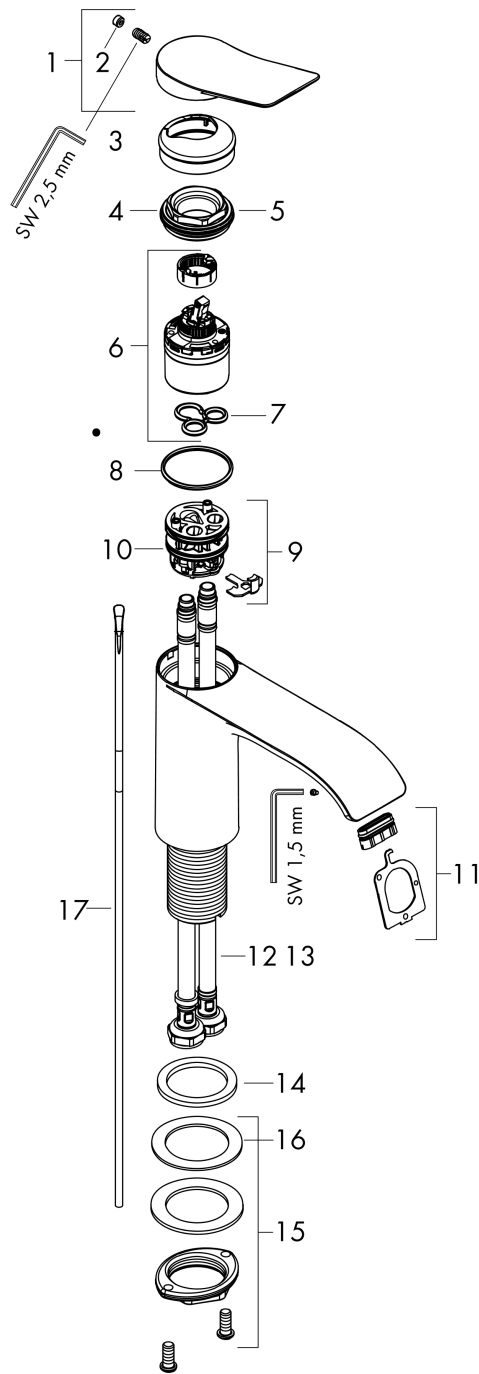

### Scale drawing

### Flowchart

**Vivenis**  
**Single lever basin mixer 250 for washbowls with pop-up waste set**  
 Surfaces: **Chrome**    Article Number: **75040000**

## Exploded Drawing

Year of production: >06/21

### Spare part list

Year of production: >06/21

Pos.	Description	Article Number	Price	PU
1	handle	94277000	-	1
2	screw cover	93735460	-	1
3	escutcheon	94027000	-	1
4	nut	93995000	-	1
5	O-ring 35x1,5	92114000	-	1
6	cartridge, assy	93897000	-	1
7	seal	95008000	-	1
8	O-ring 35x2	92604000	-	1
9	adapter for cartridge	98750000	-	1
10	O-Ring 30x2	98186000	-	1
11	spray former	94275000	-	1
12	connection hose 600 mm M8x0,75 G3/8	96556000	-	1
13	O-ring 6,6x1,6	93019000	-	1
14	flat seal	98749000	-	1
15	fixing set (Ø 32)	13961000	-	1
16	lever collar	97548000	-	1
17	pull rod	96657000	-	1
a	pop up waste	94139000	-	1
b	fixation extension 35 mm	13898000	-	1